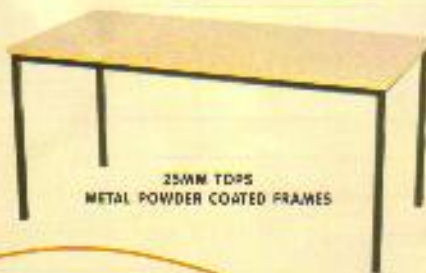

- 1100Hx1800Wx500D DIVISION, 2 ADJUSTABLE SHELVES
- HBV HBF HBP
 - EXTRA SHELVES HBSHV HBSHF HBSHP

CORNER WORKSTATIONS

1800x1800x7500x720H
25MM TOPS/16MM SIDES. NOW WITH ADJUSTABLE FEET

- WS1V WS1E WS1P

CABLE GROMMET
80mm Diameter

HUTCHES

- H2V H2E H2P 1500Lx400Hx32D
- H1V H1E H1P 1800Lx400Hx32D

25MM TOPS
METAL POWDER COATED FRAMES

TABLES

- T06V T06E T06P 600Lx600Wx720H
- T09V T09E T09P 900Lx600Wx720H
- T12V T12E T12P 1200Lx600Wx720H
- T15V T15E T15P 1500Lx750Wx720H
- T18V T18E T18P 1800Lx825Wx720H
- T21V T21E T21P 2100Lx825Wx720H