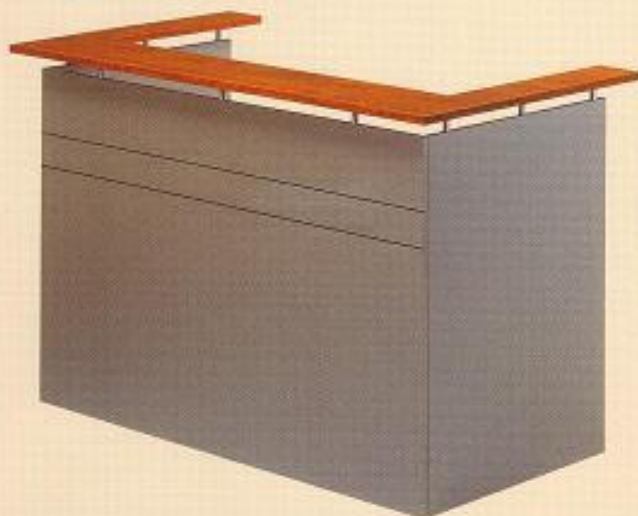

**NEW**

**Floating Top Style Office Furniture**

**Merlin**  
**tempo**

**7 Year Warranty**

**FT Hutch**

1800 or 2100 long x 900H x 400 deep

**FT Buffet**

1800 or 2100 long x 900H x 600 deep

**FT Executive Workstation**

Available in 1800 - 2100  
or 2400 size combinations

**FT Reception Desk N/R**

Available in various sizes

**Boardroom Table**

**Tops:** Rectangular, boat shaped or D-end  
**Bases:** Finished in chrome or black

**NEW**  
**Floating Top Style** Office Furniture

# Merlin tempo

7 Year Warranty

**FT Hutch**

1800 or 2100 long x 900H x 400 deep

**FT Buffet**

1800 or 2100 long x 900H x 600 deep