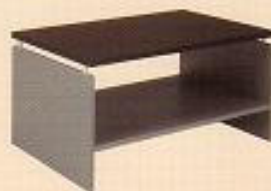

### Merlin Tempo

*The new Merlin Tempo floating top range features an exciting new concept to office furniture design. Strength and durability is maintained by the use of specially machined aluminium spacers inserted between tops and bases.*

**FT Executive Workstation**

Available in 1800 - 2100 or 2400 size combinations

**FT Mobile Pedestal**

**FT Reception Desk W/R**

Available in various sizes

**FT Coffee Table**

900 x 600