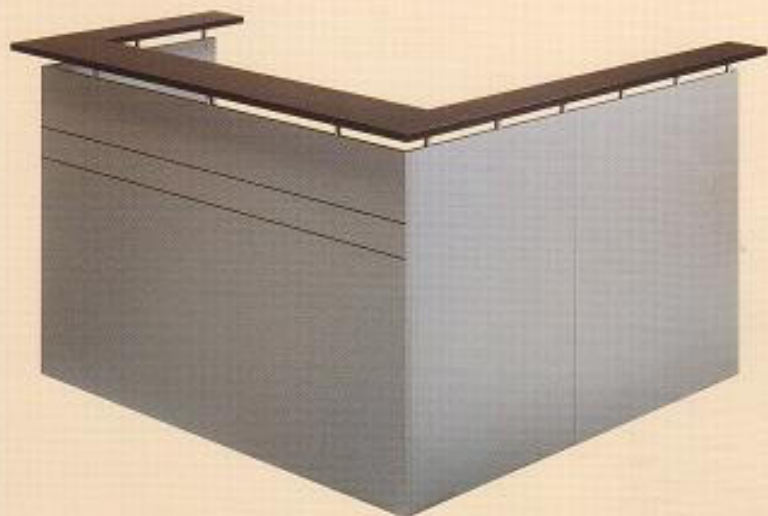

### Merlin Tempo

*The new Merlin Tempo floating top range features an exciting new concept to office furniture design. Strength and durability is maintained by the use of specially machined aluminium spacers inserted between tops and bases.*

**FT Executive Workstation**

Available in 1800 - 2100 or 2400 size combinations

**FT Mobile Pedestal**

**FT Reception Desk W/R**

Available in various sizes

**FT Coffee Table**

900 x 600