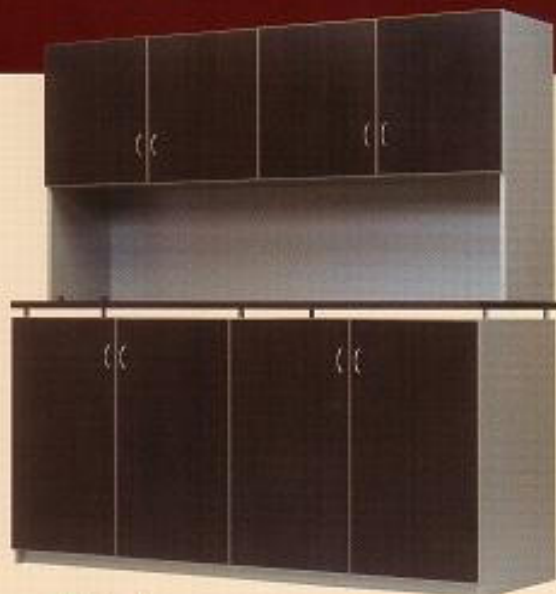

**NEW**

**Floating Top Style Office Furniture**

**Merlin**  
**tempo**

**7 Year Warranty**

**FT Hutch**

1800 or 2100 long x 900H x 400 deep

**FT Buffet**

1800 or 2100 long x 900H x 600 deep

**FT Executive Workstation**

Available in 1800 - 2100  
or 2400 size combinations

**FT Reception Desk N/R**

Available in various sizes

**Boardroom Table**

**Tops:** Rectangular, boat shaped or D-end  
**Bases:** Finished in chrome or black

**NEW**  
**Floating Top Style** Office Furniture

# Merlin tempo

7 Year Warranty

**FT Hutch**

1800 or 2100 long x 900H x 400 deep

**FT Buffet**

1800 or 2100 long x 900H x 600 deep