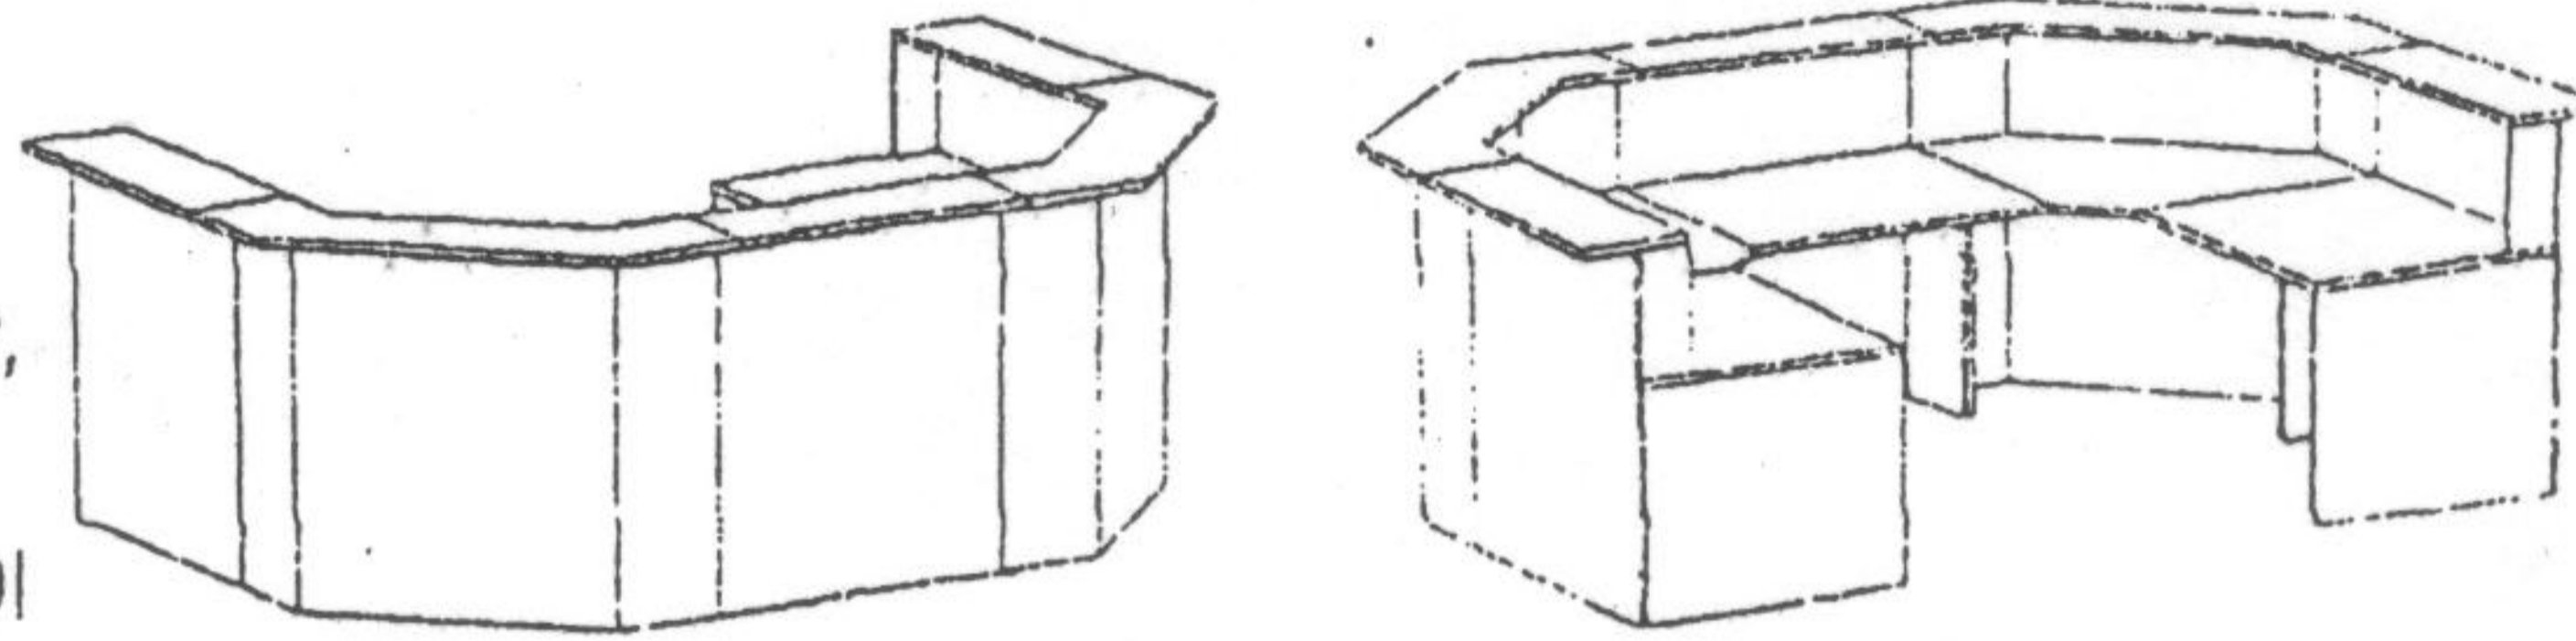

MOD-U-LINK RECEPTION DESK

25 mm melamine board top and sides with
matching or contrasting ABS edging
Construction - 5 separate free standing modules,
which can be manufactured to various sizes
Adjustable keyboard can be fitted

DI
Colours

CORNER UNIT

No Keyboard

* 900 X 900 X 1100h

With Keyboard

900 X 900 X 1100h

LEFT HAND, RIGHT HAND OR CENTRE WINGS

900 X 750 X 1100h

* 1200 X 750 X 1100h

1500 X 750 X 1100h

1800 X 750 X 1100h

SPLAYED LEFT OR RIGHT WINGS

To suit corner unit with keyboard

900 X 750 X 1100h

1200 X 750 X 1100h

1500 X 750 X 1100h

1800 X 750 X 1100h

PLAN VIEW