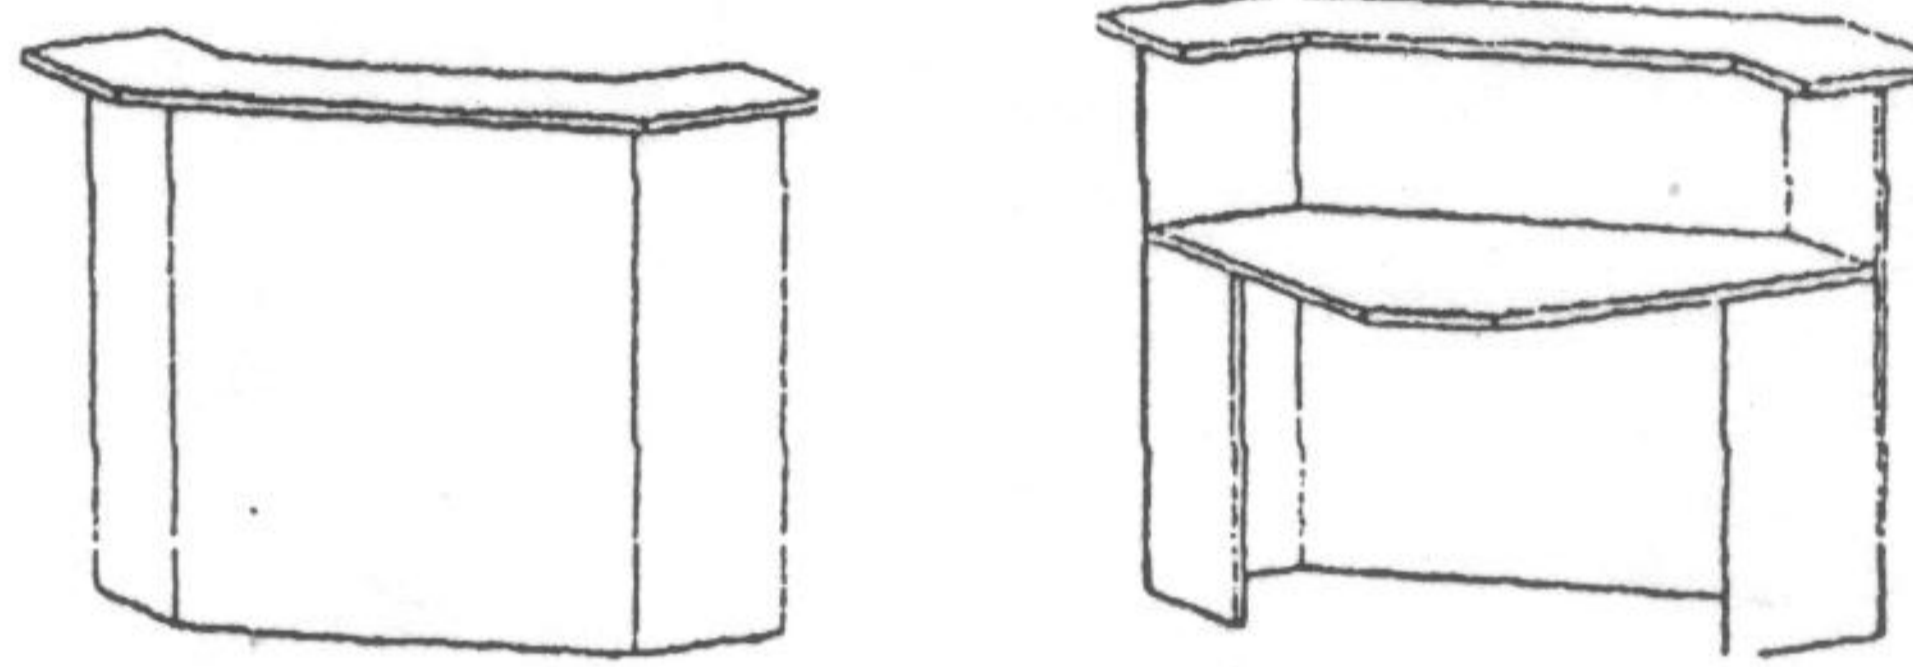

MOD-U-LINK RECEPTION DESK

25 mm melamine board top and sides with
matching or contrasting ABS edging
Construction - 5 separate free standing modules,
which can be manufactured to various sizes
Adjustable keyboard can be fitted

DI
Colours

CORNER UNIT

No Keyboard

* 900 X 900 X 1100h

With Keyboard

900 X 900 X 1100h

LEFT HAND, RIGHT HAND OR CENTRE WINGS

900 X 750 X 1100h

* 1200 X 750 X 1100h

1500 X 750 X 1100h

1800 X 750 X 1100h

SPLAYED LEFT OR RIGHT WINGS

To suit corner unit with keyboard

900 X 750 X 1100h

1200 X 750 X 1100h

1500 X 750 X 1100h

1800 X 750 X 1100h

PLAN VIEW